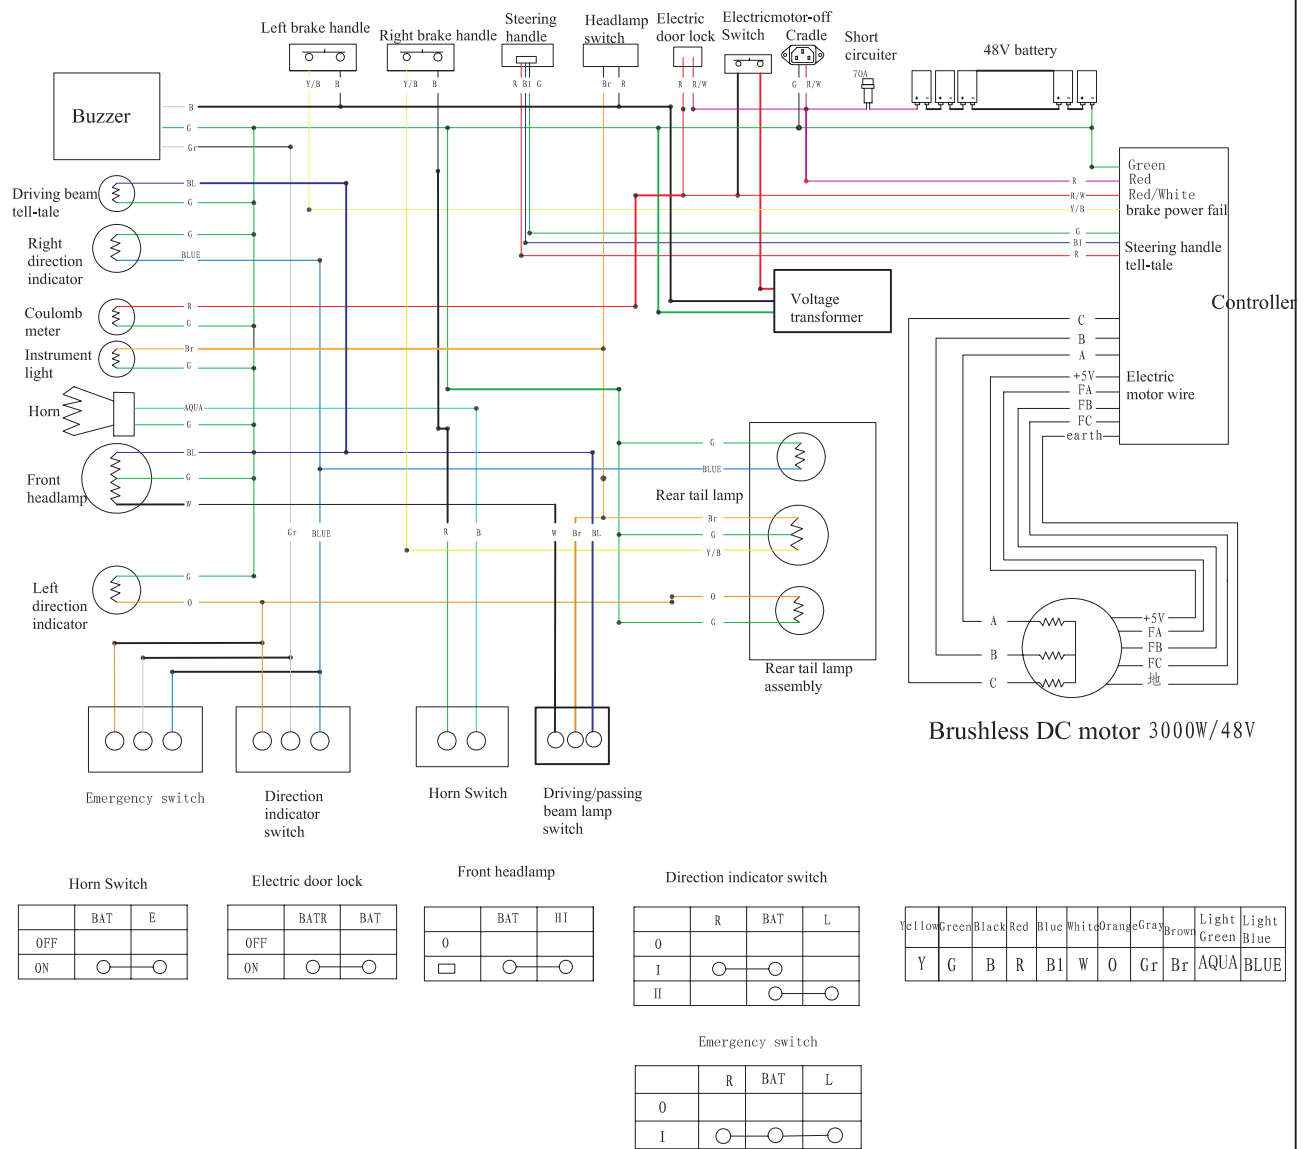

Leviatrec Sprinter 60

SIDE STAND SWITCH

Version B
Version C

Vehicle Type	OS-310
Electrical Distribution	
Drawing No.	OS-310-13(2)