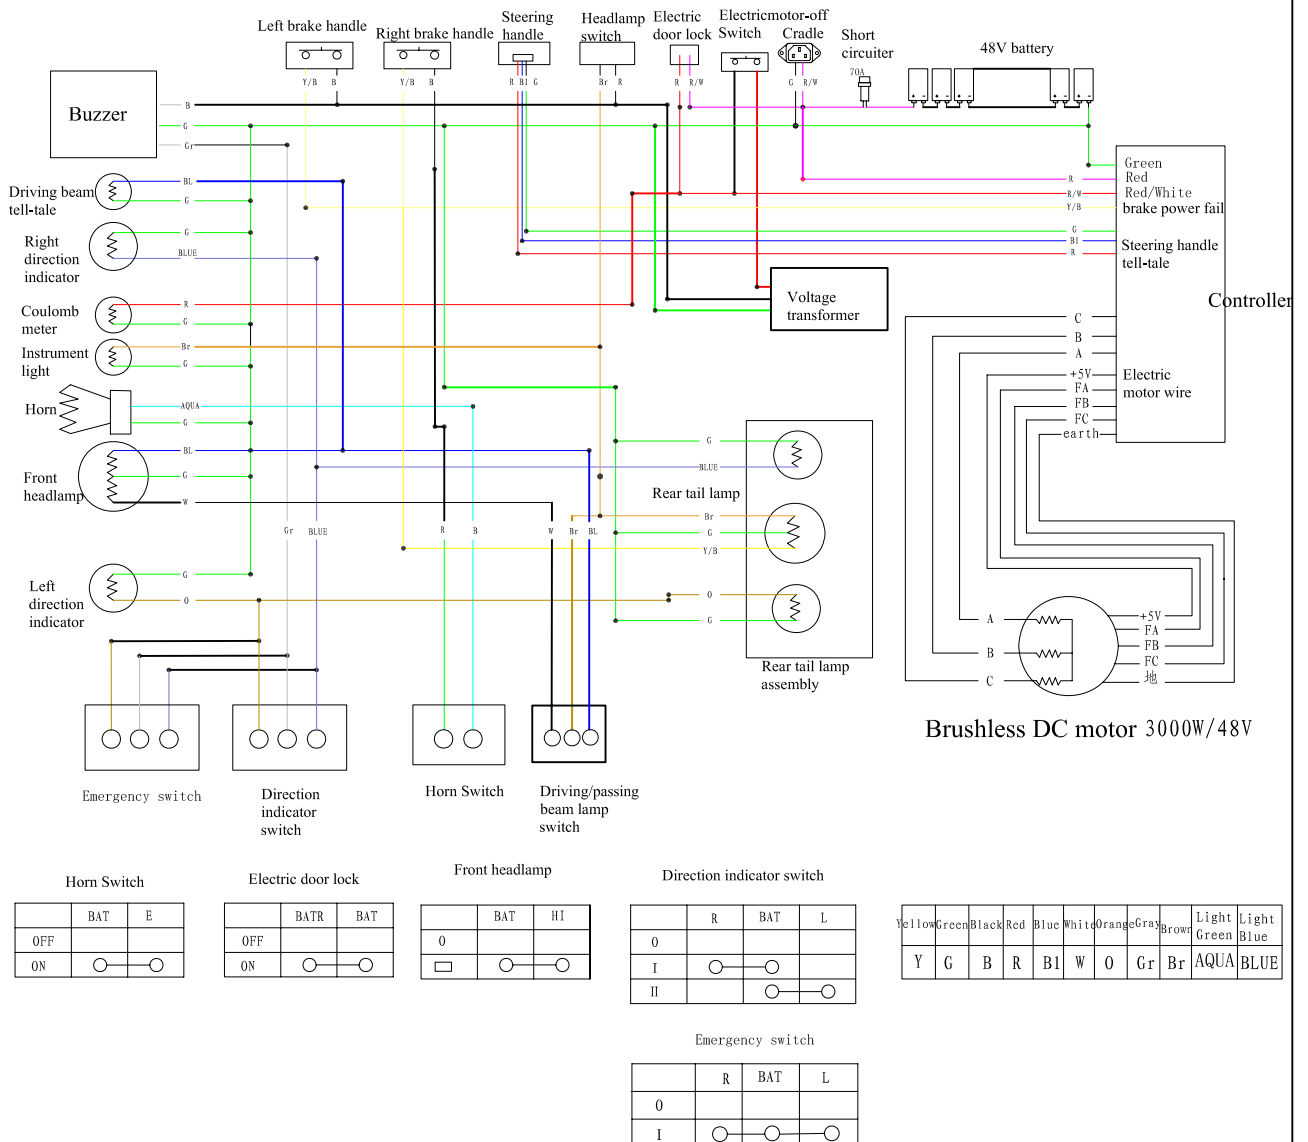

SIDE STAND SWITCH

Version B  
Version C

Vehicle Type	OS-310
Electrical Distribution	
Drawing No.	OS-310-13(2)