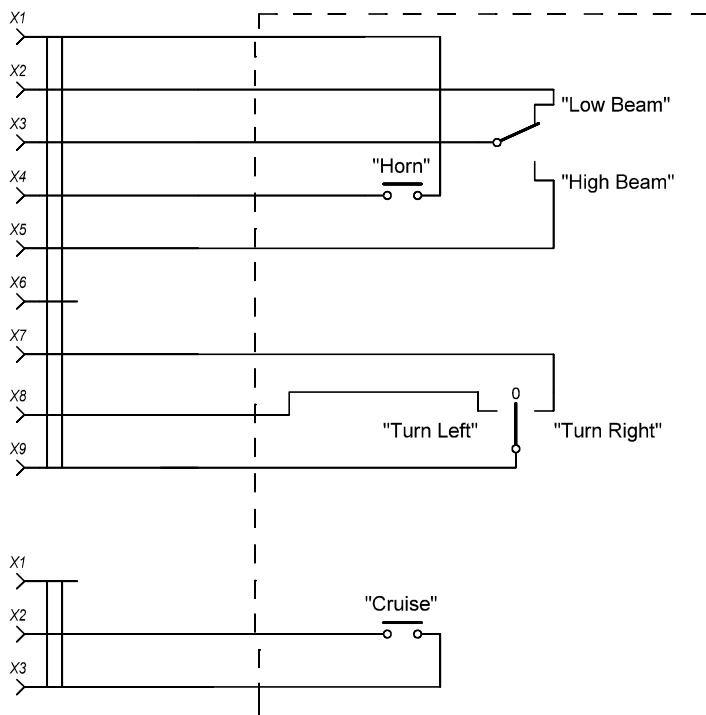

1

Left Handle Switches

2

3

Right Handle Switches

4

5

6

Modifications		Date	Name	Description	Page no.
Date	Name			Tromox Mino Left & Right handle switches	1
2022.12.16	vlad_vy				Pages
				Schematic no.	