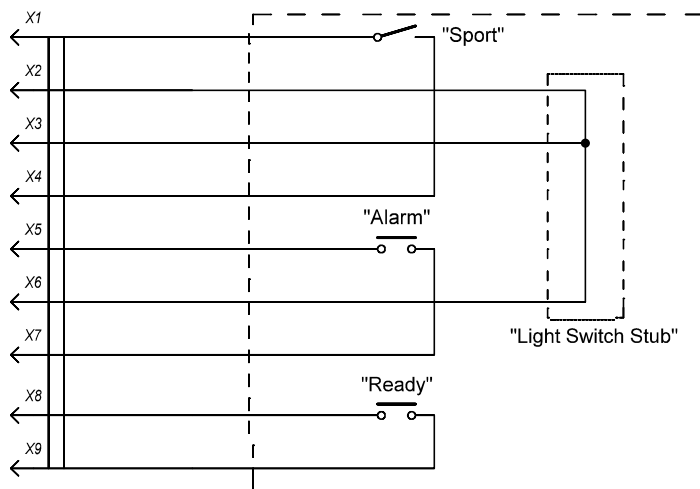

1

Left Handle Switches

2

3

Right Handle Switches

4

5

6

Modifications		Date	Name	Description	Page no.
Date	Name			Tromox Mino Left & Right handle switches	1
2022.12.16	vlad_vy				Pages
				Schematic no.	